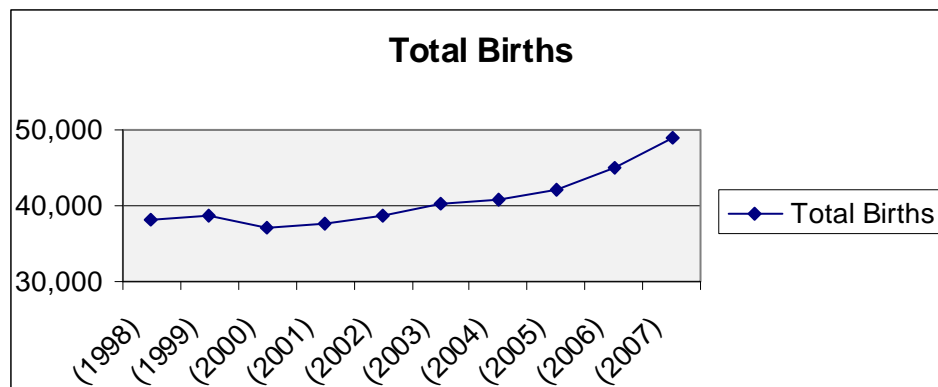

* (NS) Not Stated

Table 9

Alberta Births - Ten Year Comparison

Year	Total
(1998)	38,117
(1999)	38,815
(2000)	37,155
(2001)	37,752
(2002)	38,750
(2003)	40,337
(2004)	40,742
(2005)	42,019
(2006)	45,093
(2007)	48,841